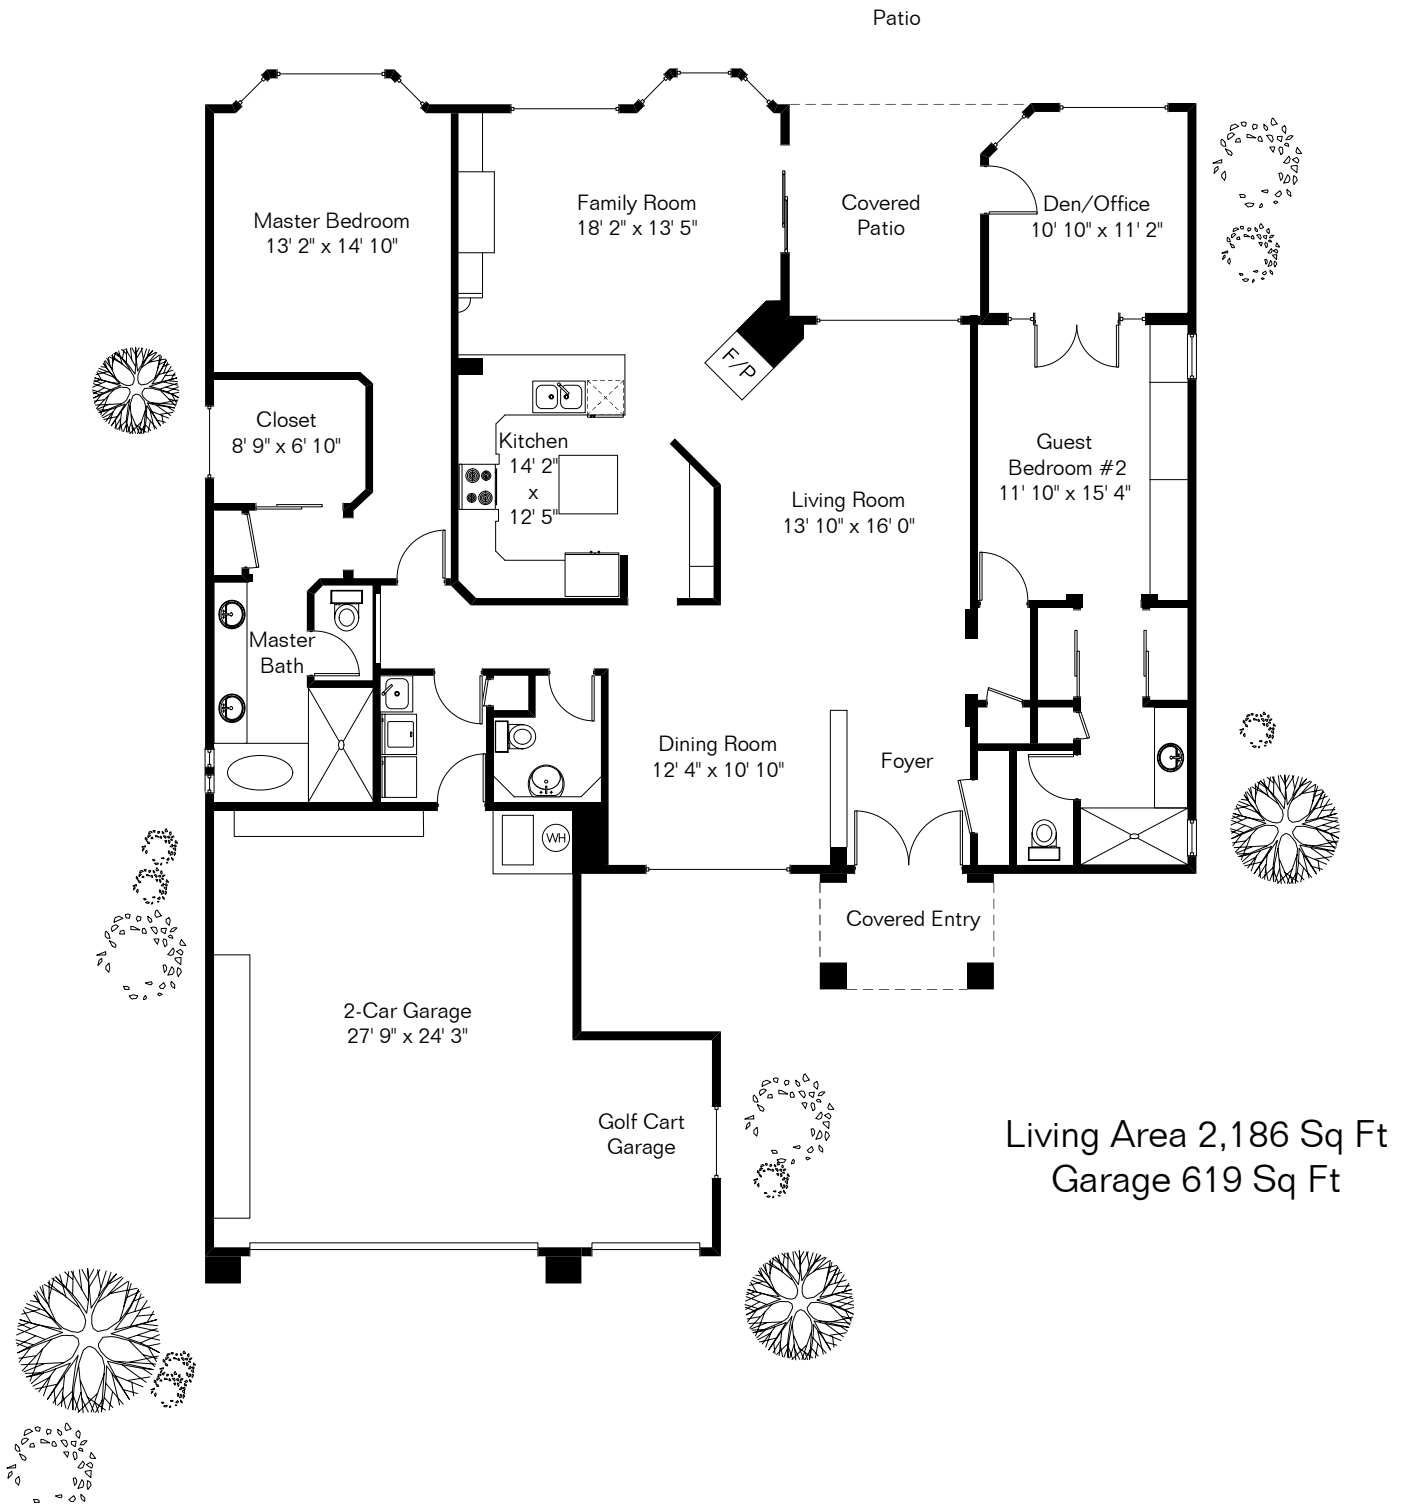

The square footages and room size information are deemed to be reliable but are not guaranteed and should be independently verified. This drawing is for marketing purposes only.

1726 E Mellow Trail

Living Area 2,186 Sq Ft
Garage 619 Sq Ft

Site Visit January 2022

Copyright 2022 Floor Plans First! LLC
All Rights Reserved.

Floor Plans First!
See the Floor Plan First!
FloorPlansFirst.com
(520) 881-1500